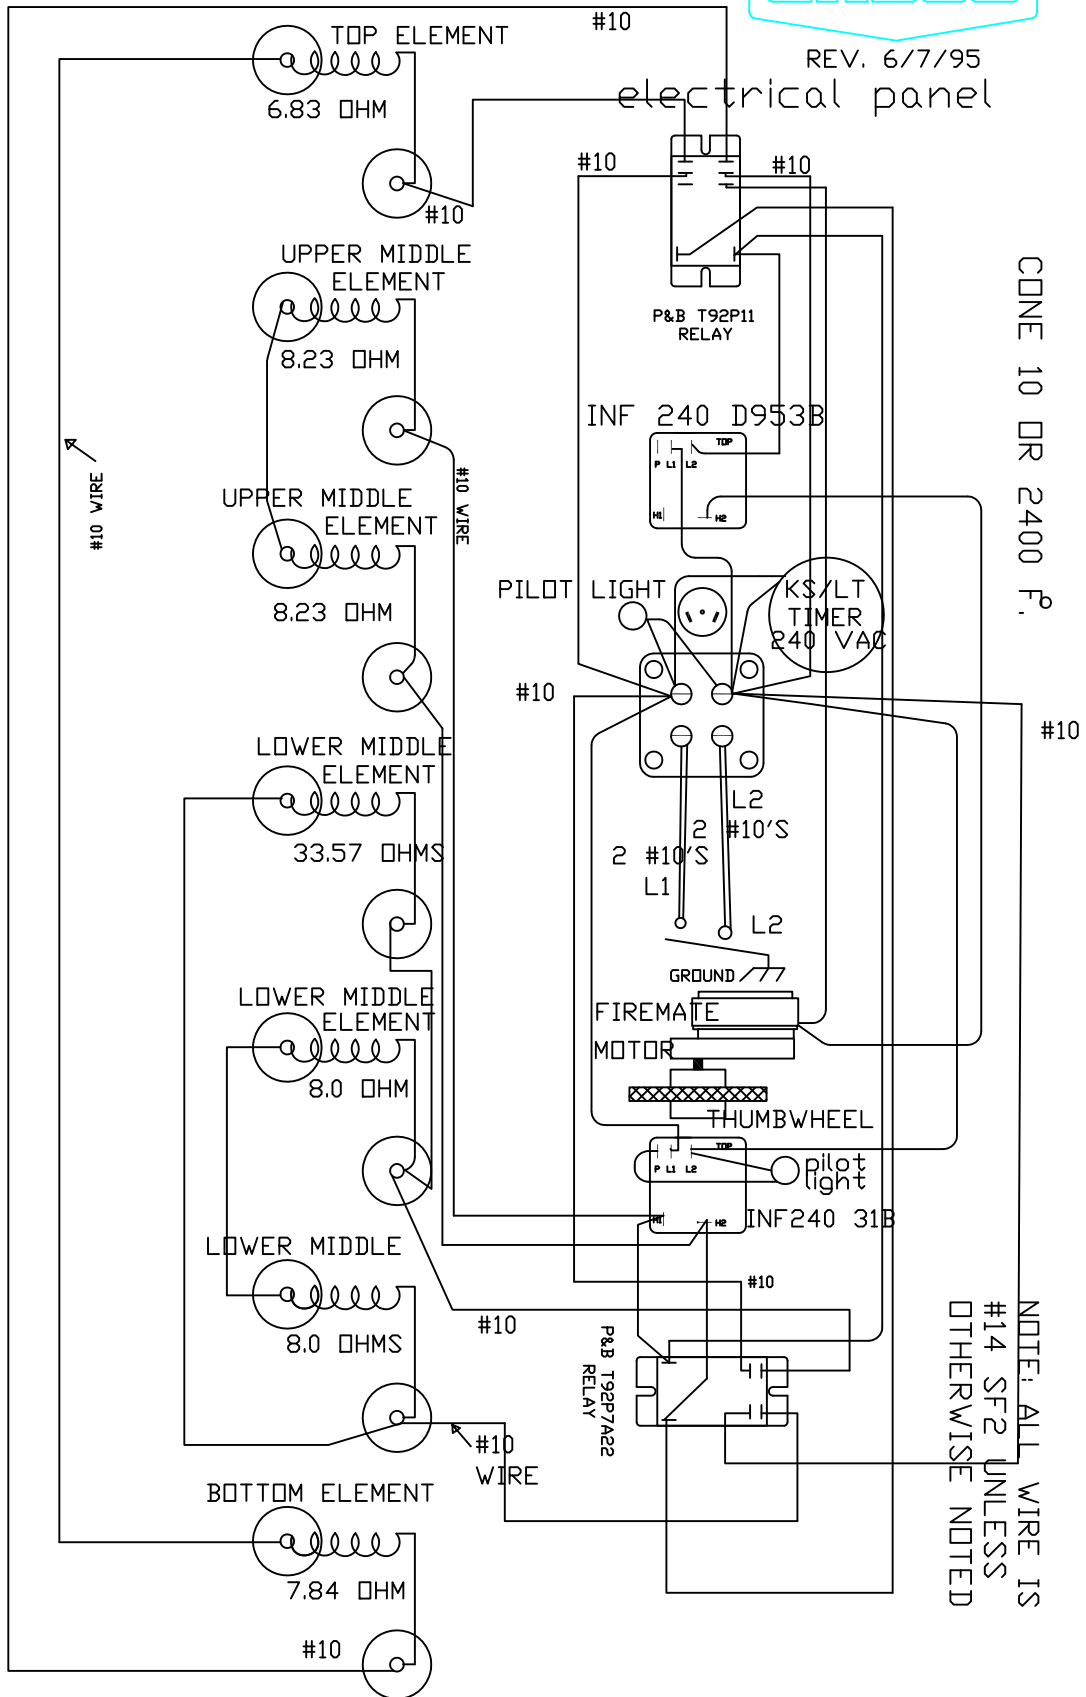

FX31P 220 VOLTS 48.6 AMPS

FRONT OF KILN

REV. 6/7/95

electrical panel

NOTE: ALL WIRE IS #14 SF2 UNLESS OTHERWISE NOTED