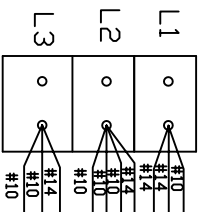

EC242431FH

208-VOLT, 3-PHASE 43AMPS

EC242431FH-008-1PH4W 3-07

DOOR LIMIT SWITCH DOOR LIMIT SWITCH

USE NORMALLY OPEN CONTACTS USE NORMALLY OPEN CONTACTS

POTTER BRUMFIELD RELAYS #T92S7D22-12 12-VOLTS

BARTLETT CONTROL

YELLOW +
RED -
THERMOCOUPLE TYPE K

MARQUART LIGHTED SWITCH NO. 10435 DPST 16AMP 250VAC

DP-241-6-24 TRANSFORMER

BUSS FUSE HKP-HH ABC 1/2 AMP

208-VAC, 3-PHASE FROM FUSED DISCONNECT SWITCH.

GROUND TO CASE

ALL WIRES ARE #14 GAUGE SF-2 EXCEPT WHERE NOTED.

LEFT SIDE ELEMENTS

RIGHT SIDE ELEMENTS

THE ELEMENT CONNECTIONS ARE ON THE BACK OF THE KILN.